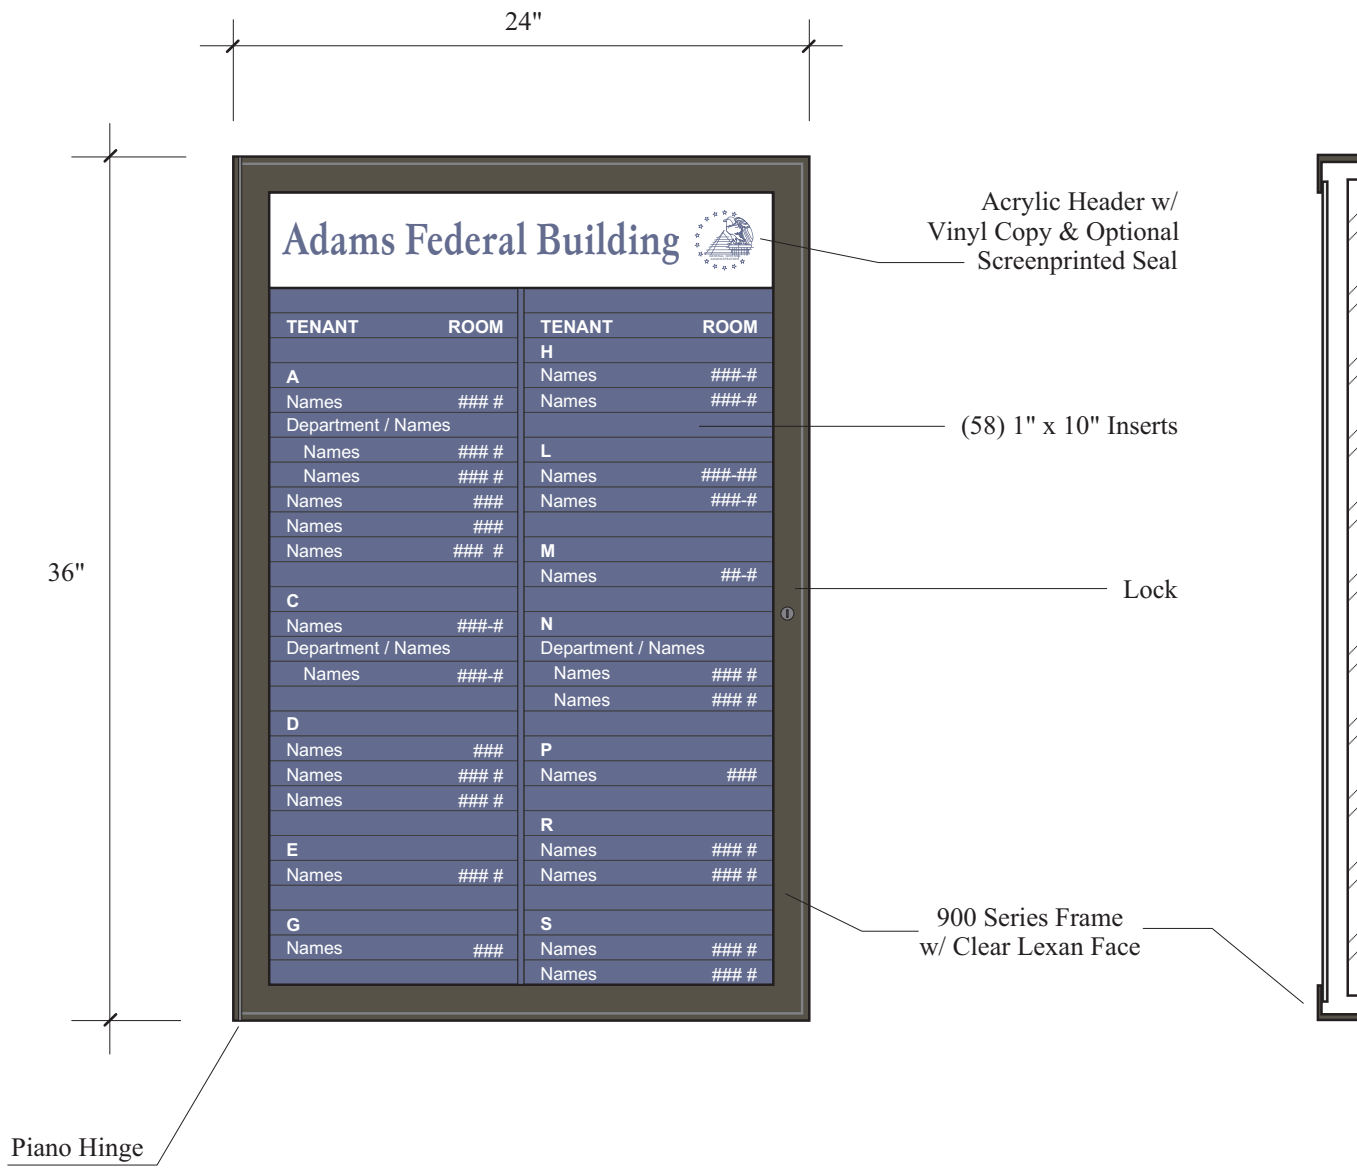

9101 51st PLACE COLLEGE PARK, MARYLAND 20740
 PHONE (301)345-3700 FAX (301)220-0289 WWW.CREATIVESIGNAGE.COM

GSA Office Building Signage

SCALE: NTS	DESIGNED BY: Peter Van Allen	DRAWN BY: LL
DATE: 1, 14, 00	REVISED:	DRAWING #

Type 900/C4/A3-2 - Secondary Lobby Directory

Note: All drawings, notations and design themes expressed herein remain the sole property of Creative Signage Systems and may not be reproduced without written consent.

Secondary Lobby Directory

Type 900/C4/A3-2 Provides all tenant and room number information at the building's secondary entrances.