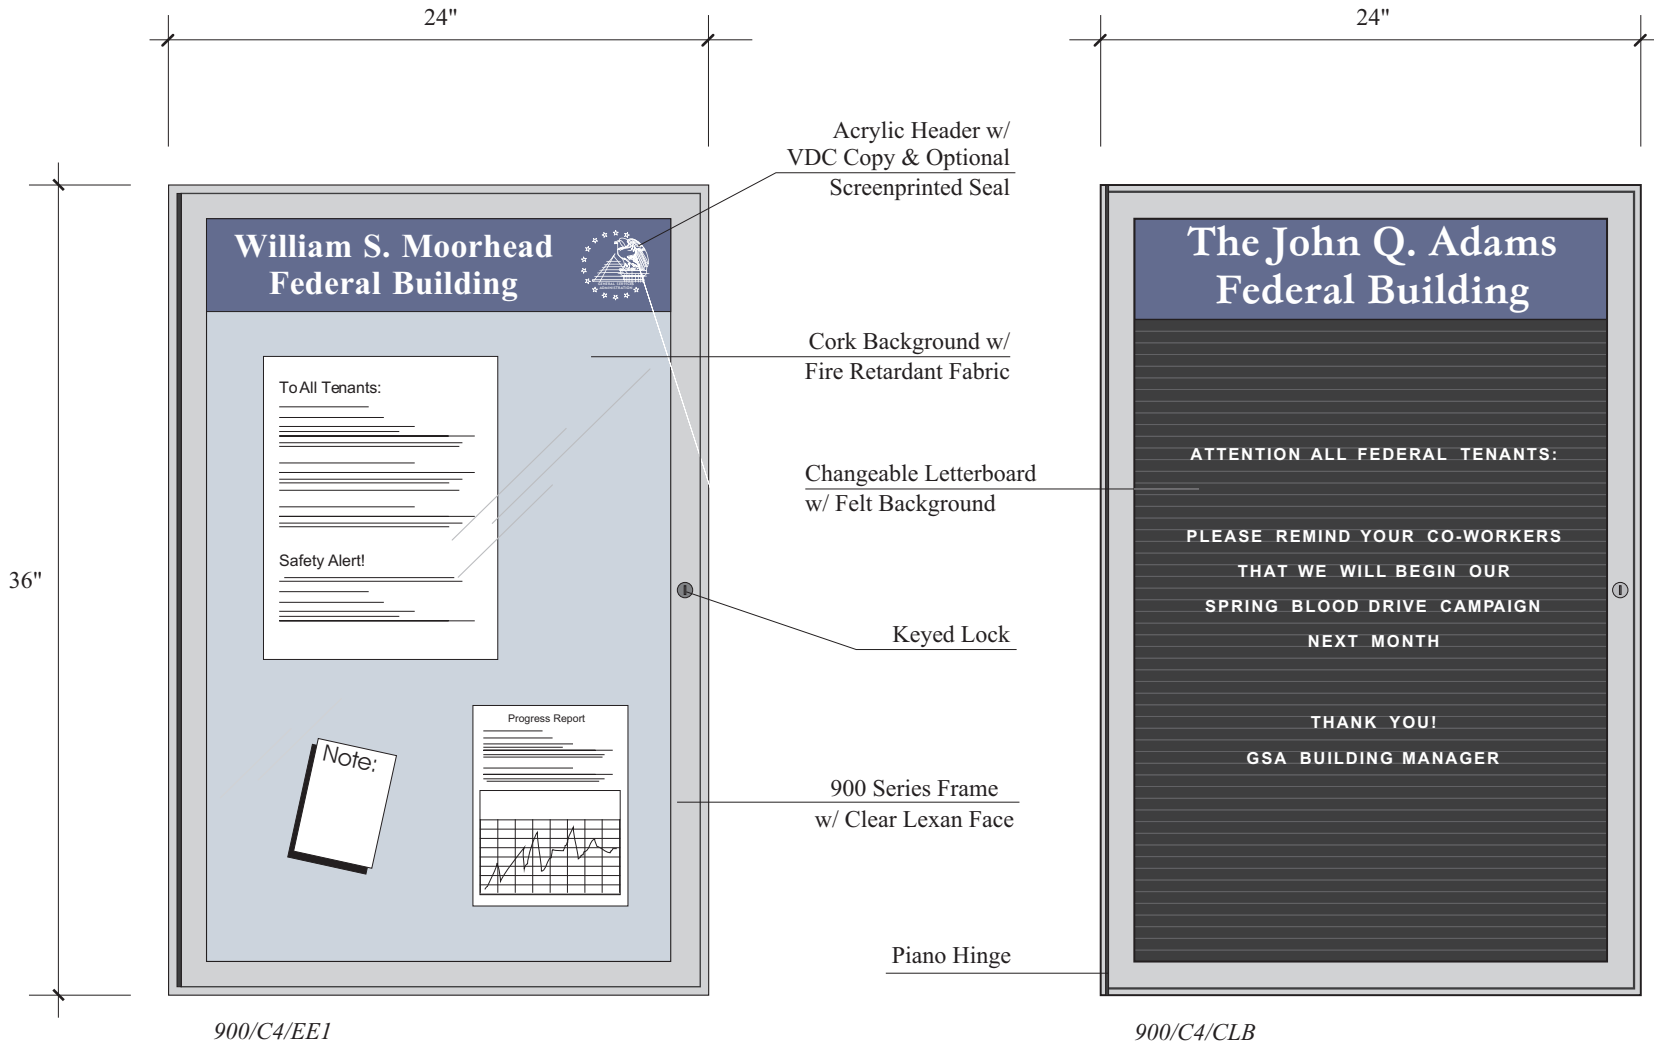

Types 900/C4/EE1 & 900/C4/CLB - 1-Door

General Purpose Display Case and Message Board

Type 900/C4/EE1 Single-door display case for department specific information.

Type 900/C4/CLB Changeable Letter Board - for department specific or general tenant information. Also available as a free-standing unit for portability and convenience.